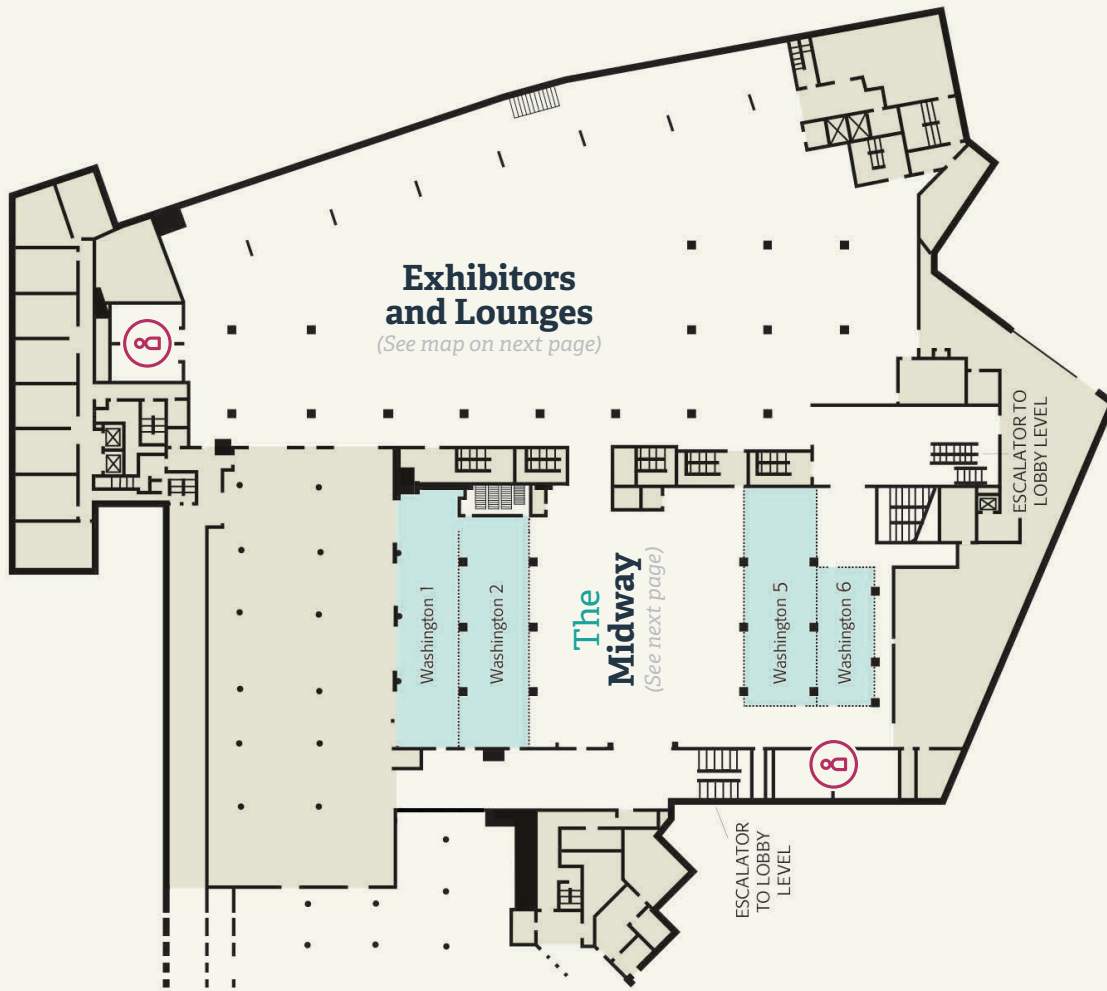

*Getting around
the conference
and D.C.*

ONAI17 

Map Book

PARK TOWER ELEVATOR

8212 8216 8217 8218 8219 8224 8226

DELAWARE SUITE A B
VIRGINIA SUITE A B C
MARYLAND SUITE A B C

SALON 3
SALON 2
SALON 1

ON A 17
REGISTRATION DESK

ELEVATOR TO PARK TOWER GUEST ROOMS AND GARAGE

ESCALATOR TO EXHIBIT HALL

Google News Lab
Coffee and Tea Bar

ESCALATOR TO The Midway

HEALTH CLUB

FRONT DESK

LUGGAGE

LOBBY LOUNGE

CONCIERGE

GUEST ENTRANCE

STONE'S THROW RESTAURANT

CENTER TOWER ELEVATORS

HARRY'S PUB

BUS AND METRO 24TH STREET ENTRANCE

GIFT SHOP

WARDMAN TOWER AND GUEST ROOMS

Welcome to **ONA17** and the Marriott Wardman Park!

 Programming rooms

 Restrooms

Your guide to the **Exhibit Hall**

Visit the exhibitors to fill your conference bag with swag, and to find your next...

Tool • Gadget • Snack • Drink • Story • Job