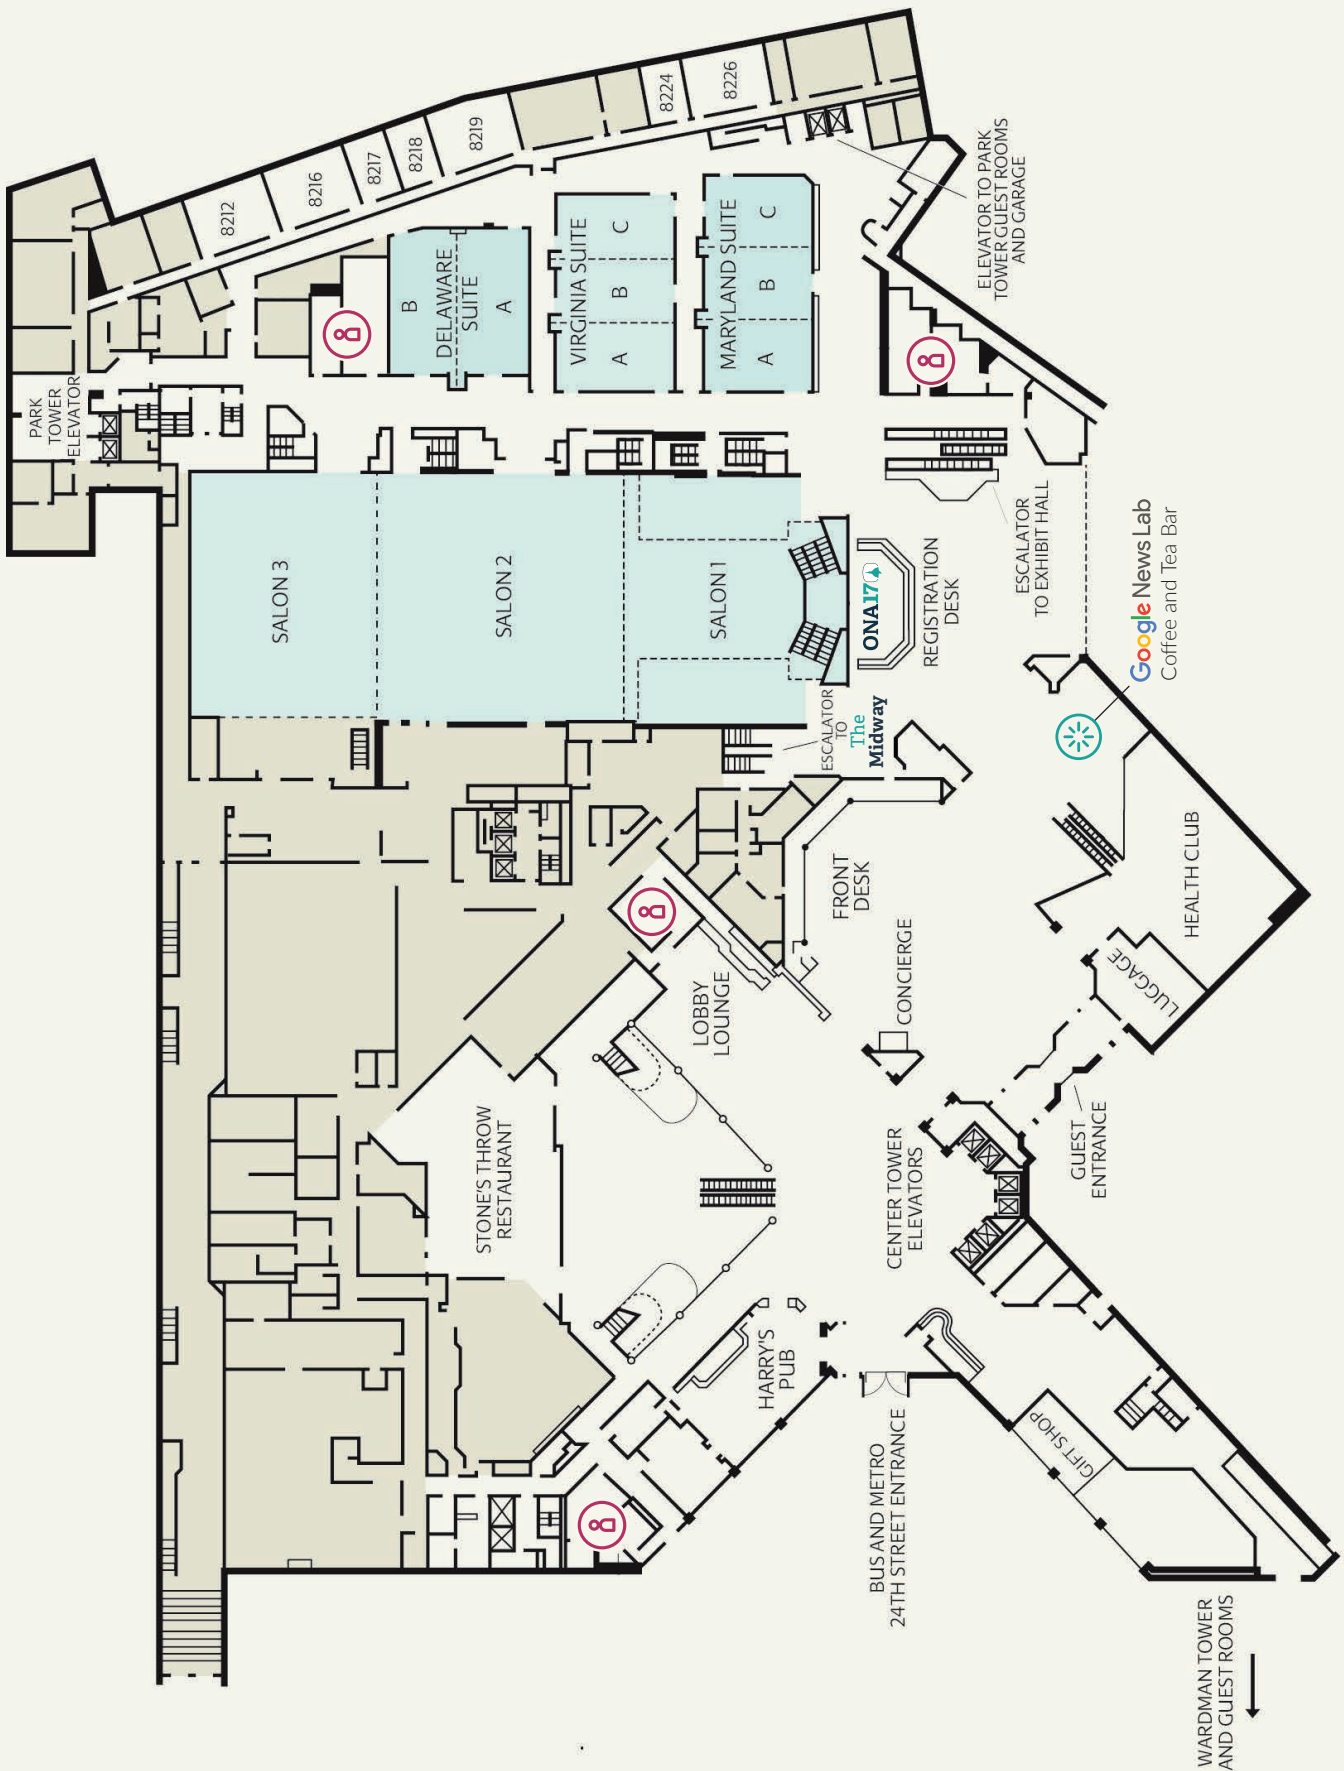

*Getting around
the conference
and D.C.*

ONAI17 

Map Book

PARK TOWER ELEVATOR

8212 8216 8217 8218 8219 8224 8226

DELAWARE SUITE A B
VIRGINIA SUITE A B C
MARYLAND SUITE A B C

SALON 3
SALON 2
SALON 1

ON A 17
REGISTRATION DESK

ELEVATOR TO PARK TOWER GUEST ROOMS AND GARAGE

ESCALATOR TO EXHIBIT HALL

Google News Lab
Coffee and Tea Bar

ESCALATOR TO The Midway

HEALTH CLUB

FRONT DESK

LUGGAGE

LOBBY LOUNGE

CONCIERGE

GUEST ENTRANCE

STONE'S THROW RESTAURANT

CENTER TOWER ELEVATORS

HARRY'S PUB

BUS AND METRO 24TH STREET ENTRANCE

GIFT SHOP

WARDMAN TOWER AND GUEST ROOMS

Welcome to **ONA17** and the Marriott Wardman Park!

 Programming rooms

 Restrooms

Your guide to the **Exhibit Hall**

Visit the exhibitors to fill your conference bag with swag, and to find your next...

Tool • Gadget • Snack • Drink • Story • Job