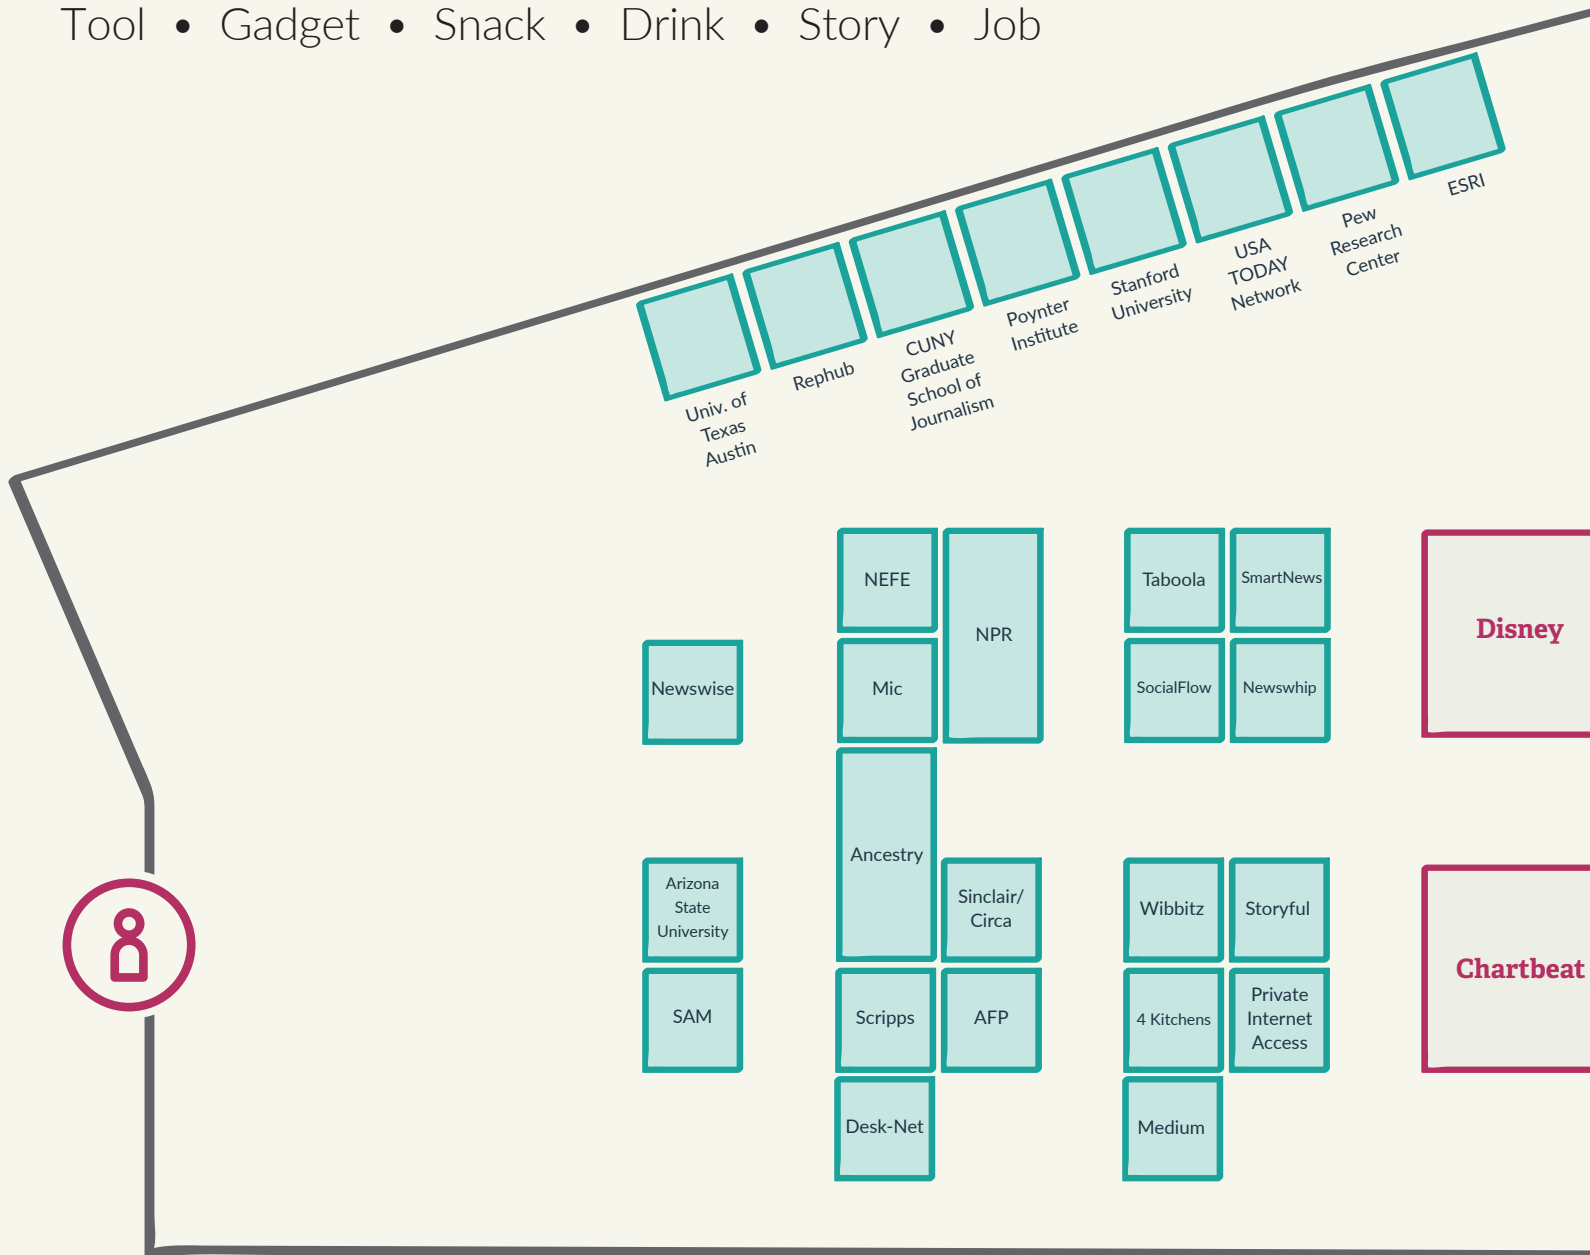

ELEVATOR TO PARK TOWER GUEST ROOMS AND GARAGE

ESCALATOR TO EXHIBIT HALL

Google News Lab
Coffee and Tea Bar

ESCALATOR TO The Midway

HEALTH CLUB

FRONT DESK

LUGGAGE

LOBBY LOUNGE

CONCIERGE

GUEST ENTRANCE

STONE'S THROW RESTAURANT

CENTER TOWER ELEVATORS

HARRY'S PUB

BUS AND METRO 24TH STREET ENTRANCE

GIFT SHOP

WARDMAN TOWER AND GUEST ROOMS

Welcome to **ONA17** and the Marriott Wardman Park!

 Programming rooms

 Restrooms

Your guide to the **Exhibit Hall**

Visit the exhibitors to fill your conference bag with swag, and to find your next...

Tool • Gadget • Snack • Drink • Story • Job

Facebook

Dataminr

Newsflare

Knight
Foundation

Tegna

Trisolute

To escalators and
the lobby level

To **The Midway**
and programming
rooms